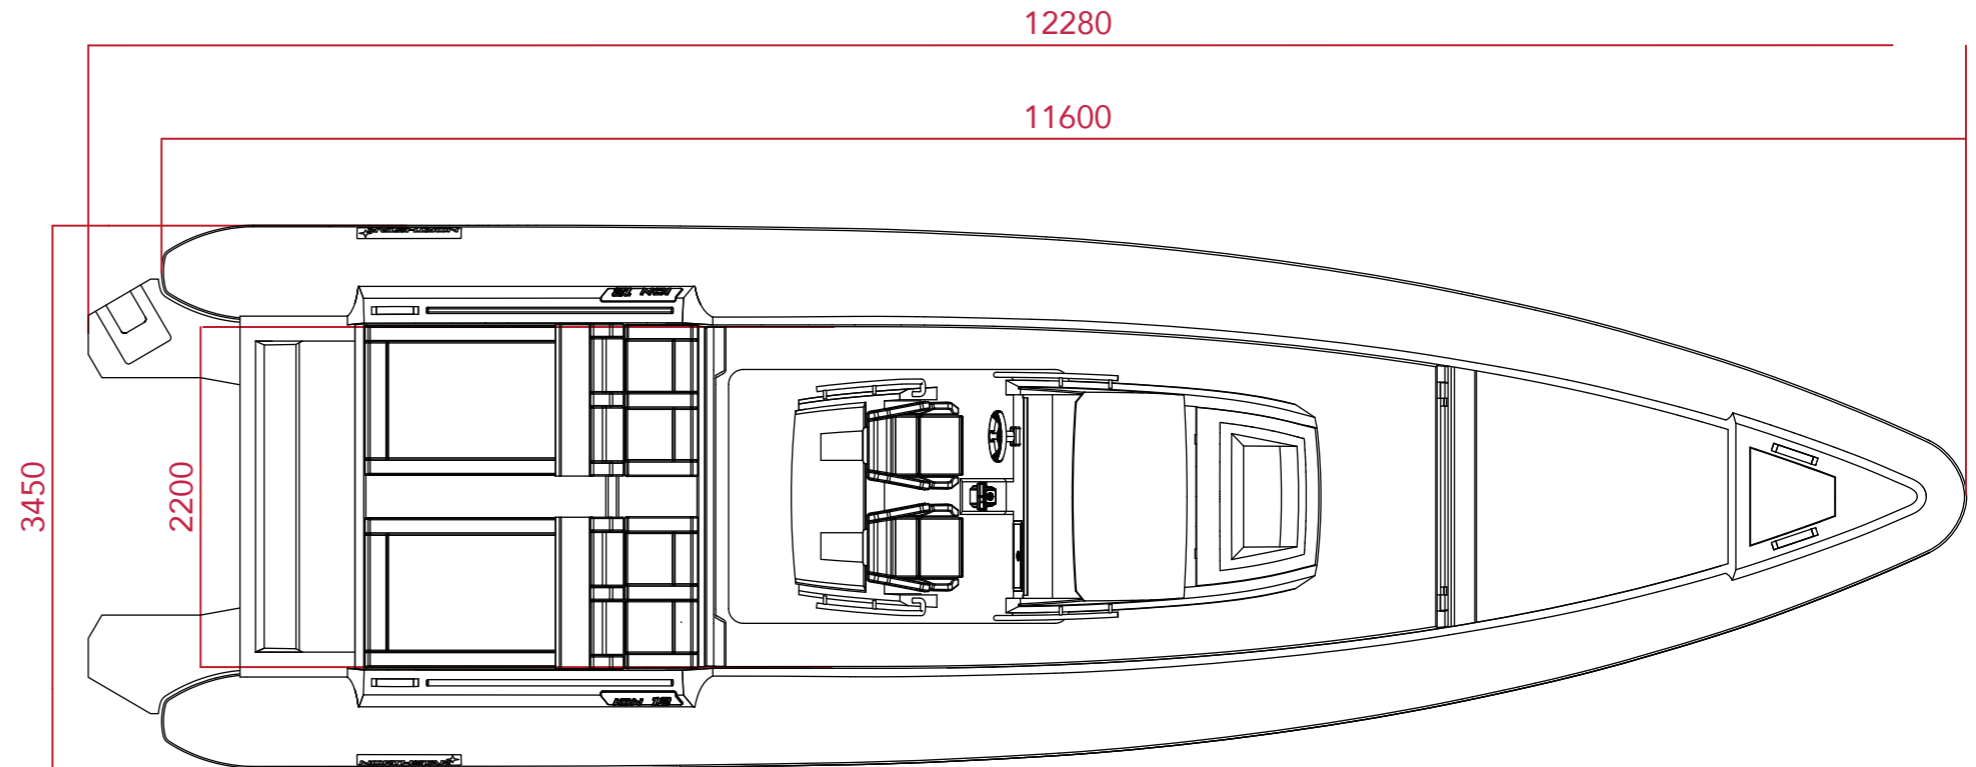

NORTHSTAR[★] ION 12 EQUINOX

Specifications

Length	12.28 m. / 40'3"
Beam	3.45 m. / 11'4"
Maximum payload	30 pax / 3250 kg
Empty Weight	3200 kg / 7054 lbs
Tube Fabric	Hypalon
Tube Diameter	0.56 m. / 1'10"
Suggested Tube Pressure	1.8 bar / 2.65 psi
No. of Chambers	8
Maximum Power	1350 hp
Shaft Length	2 XL / 2 XL + 1 XXL
Fuel Tank Capacity	940 lt. / 248 US gal
Water Tank Capacity	90 lt. / 23 US gal
Design Category	B

measurements in mm