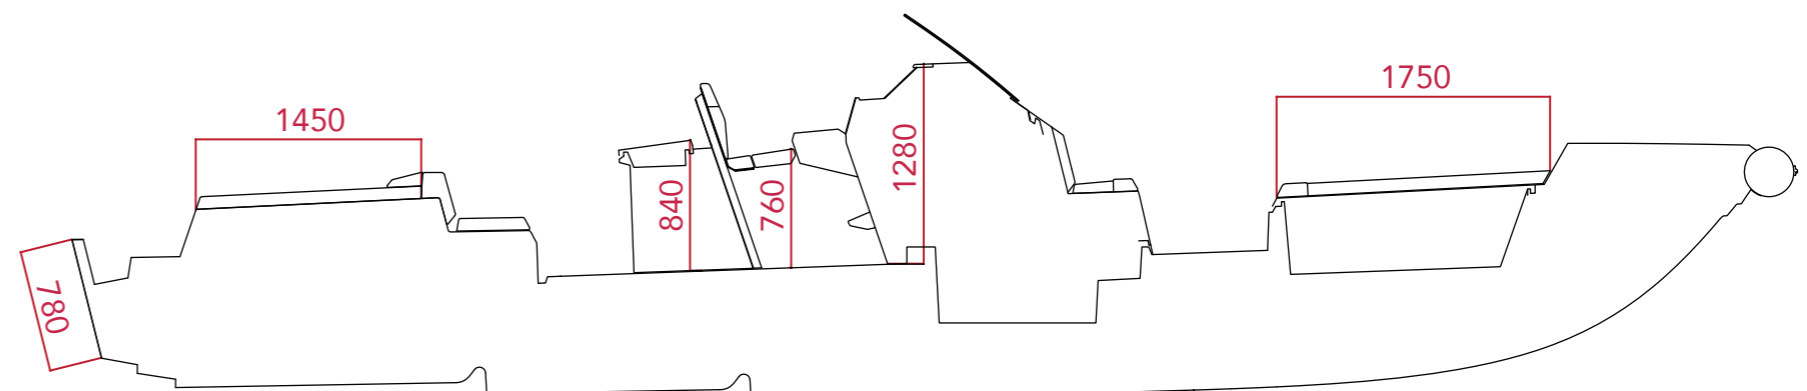

NORTHSTAR[★] ION 12 EQUINOX

Specifications

Length	12.28 m. / 40'3"
Beam	3.45 m. / 11'4"
Maximum payload	30 pax / 3250 kg
Empty Weight	3200 kg / 7054 lbs
Tube Fabric	Hypalon
Tube Diameter	0.56 m. / 1'10"
Suggested Tube Pressure	1.8 bar / 2.65 psi
No. of Chambers	8
Maximum Power	1350 hp
Shaft Length	2 XL / 2 XL + 1 XXL
Fuel Tank Capacity	940 lt. / 248 US gal
Water Tank Capacity	90 lt. / 23 US gal
Design Category	B

measurements in mm