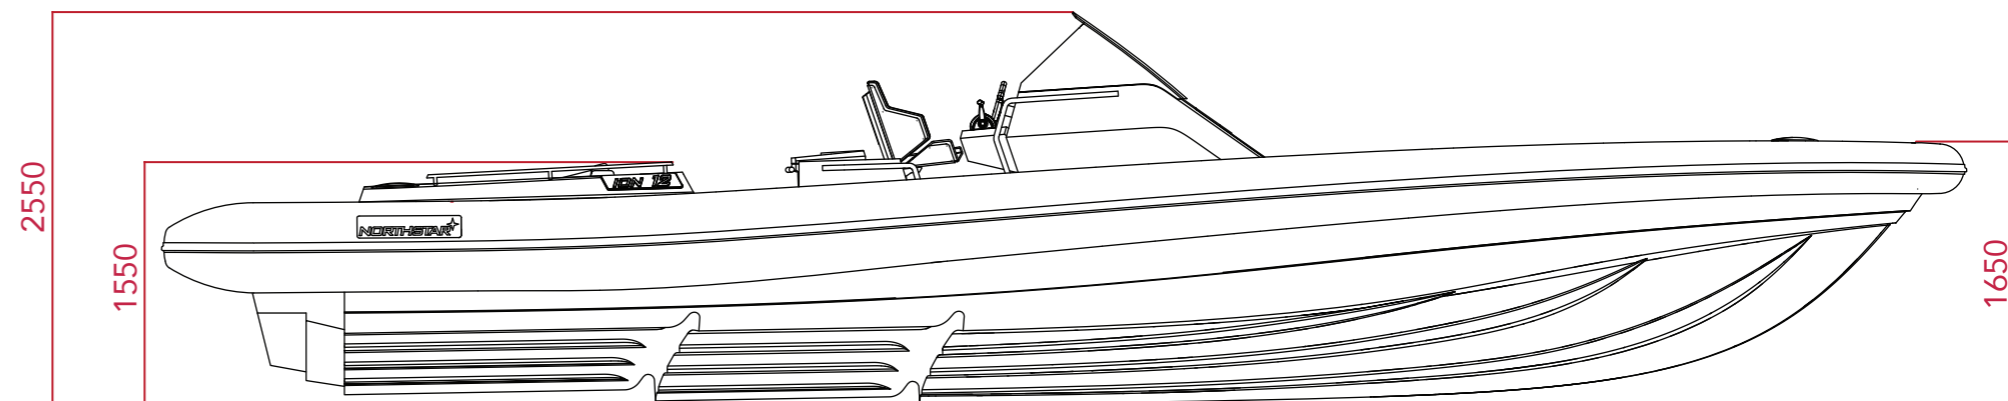

NORTHSTAR[★] ION 12 EQUINOX

Specifications

Length	12.28 m. / 40'3"
Beam	3.45 m. / 11'4"
Maximum payload	30 pax / 3250 kg
Empty Weight	3200 kg / 7054 lbs
Tube Fabric	Hypalon
Tube Diameter	0.56 m. / 1'10"
Suggested Tube Pressure	1.8 bar / 2.65 psi
No. of Chambers	8
Maximum Power	1350 hp
Shaft Length	2 XL / 2 XL + 1 XXL
Fuel Tank Capacity	940 lt. / 248 US gal
Water Tank Capacity	90 lt. / 23 US gal
Design Category	B

measurements in mm